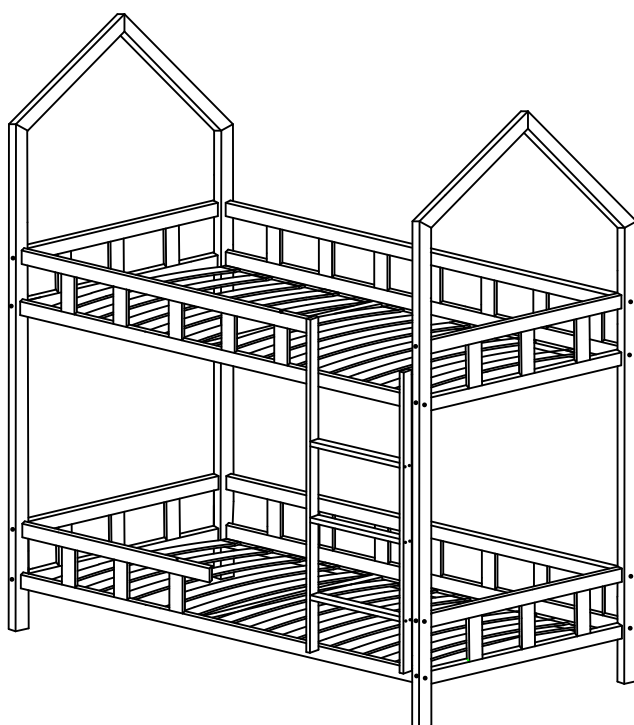

ATTENTION: DO NOT INSTALL DAMAGED ELEMENTS

DOMEK TRANO ROA P

700x1400	800x1600	900x1600	1000x1800
700x1600	800x1800	900x1800	1000x1900
	800x1900	900x1900	1000x2000
	800x2000	900x2000	

DOMEK ROA P

Noga A1-x2