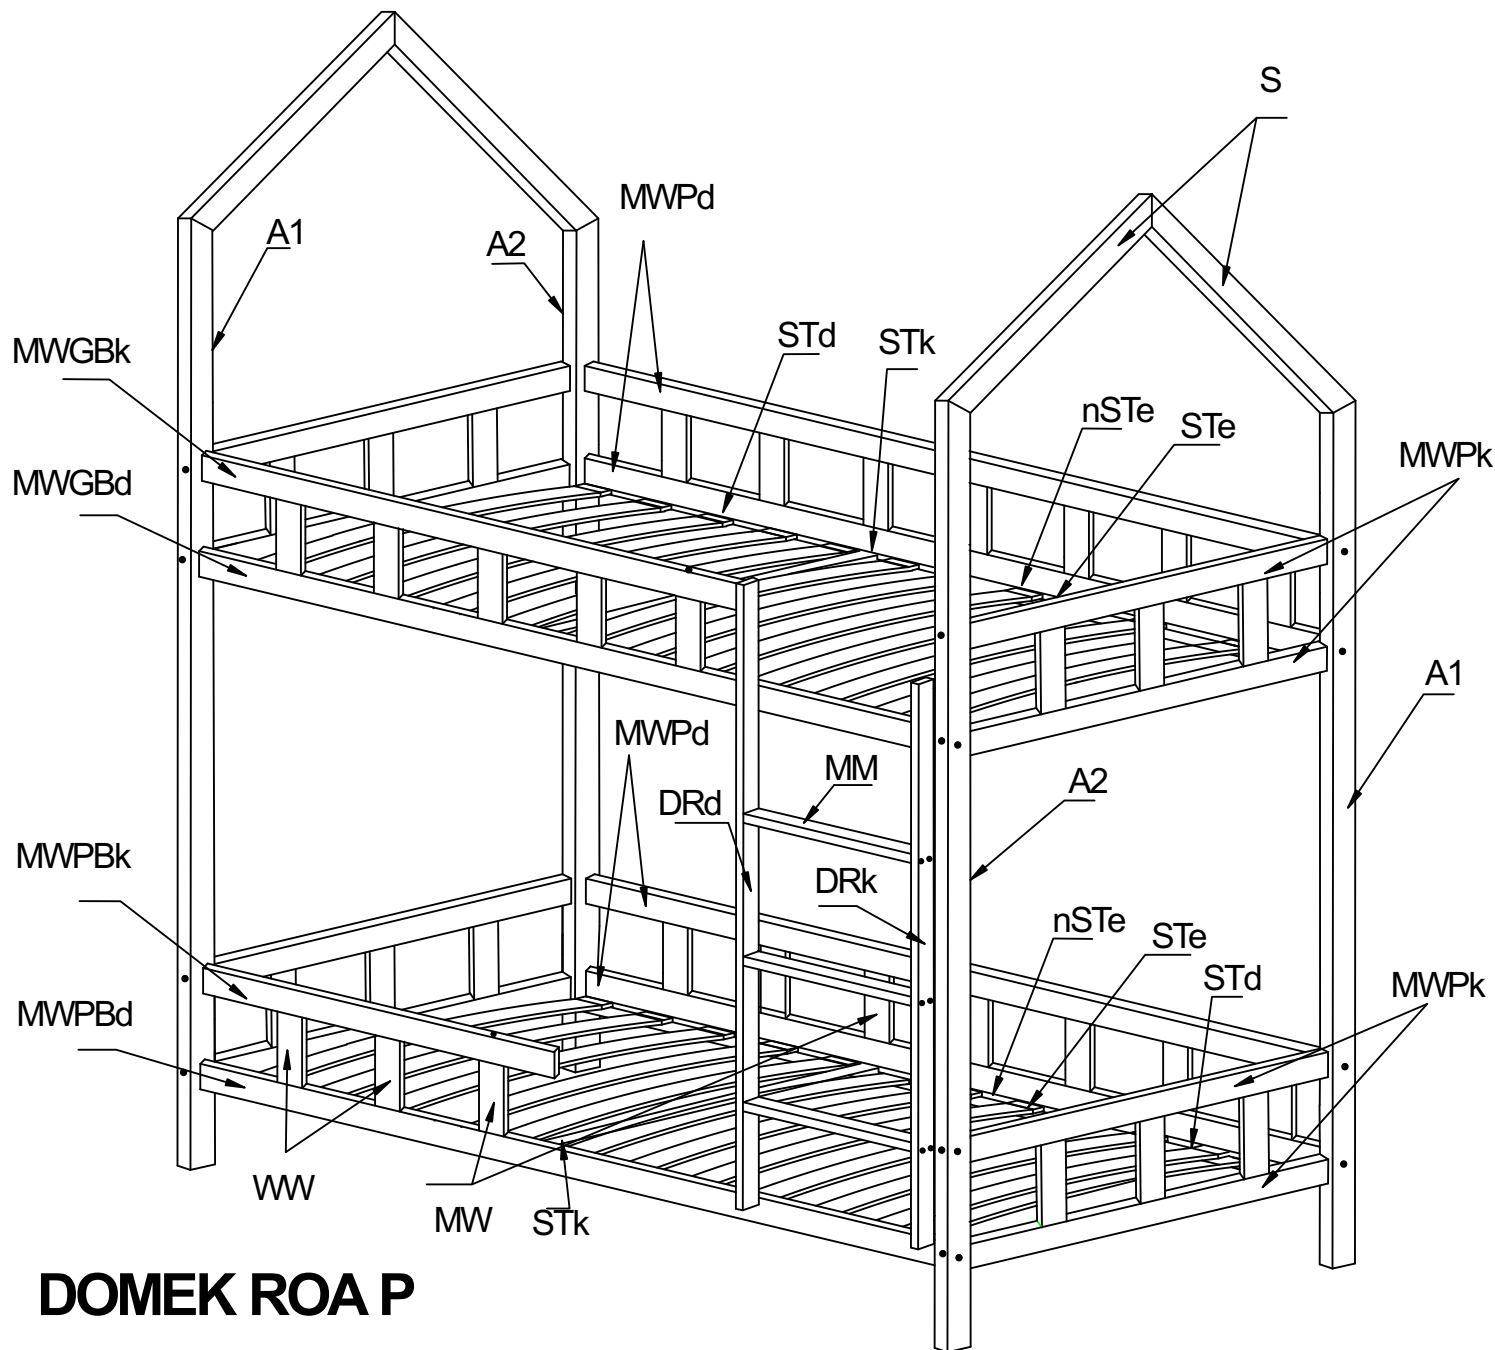

ATTENTION: DO NOT INSTALL DAMAGED ELEMENTS

DOMEK TRANO ROA P

700x1400	800x1600	900x1600	1000x1800
700x1600	800x1800	900x1800	1000x1900
	800x1900	900x1900	1000x2000
	800x2000	900x2000	

DOMEK ROA P

Noga A1-x2