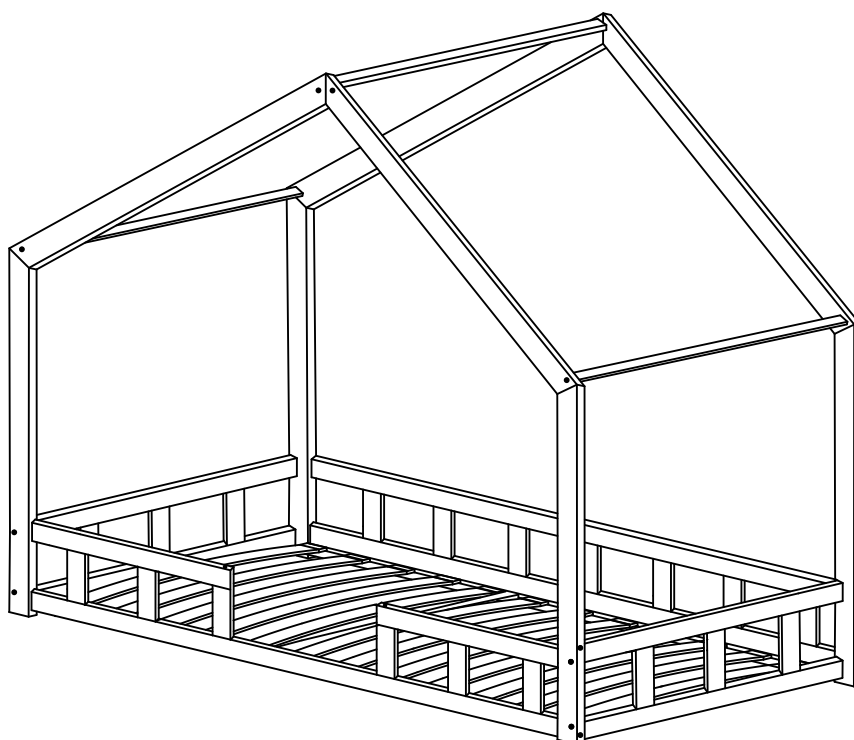

ATTENTION: DO NOT INSTALL DAMAGED ELEMENTS

TRANO ADP:

700x1400
700x1600

800x1600
800x1800
800x1900
800x2000

900x1800
900x1900
900x2000

1000x1800
1000x1900
1000x2000

1200x2000

TRANO ADP: